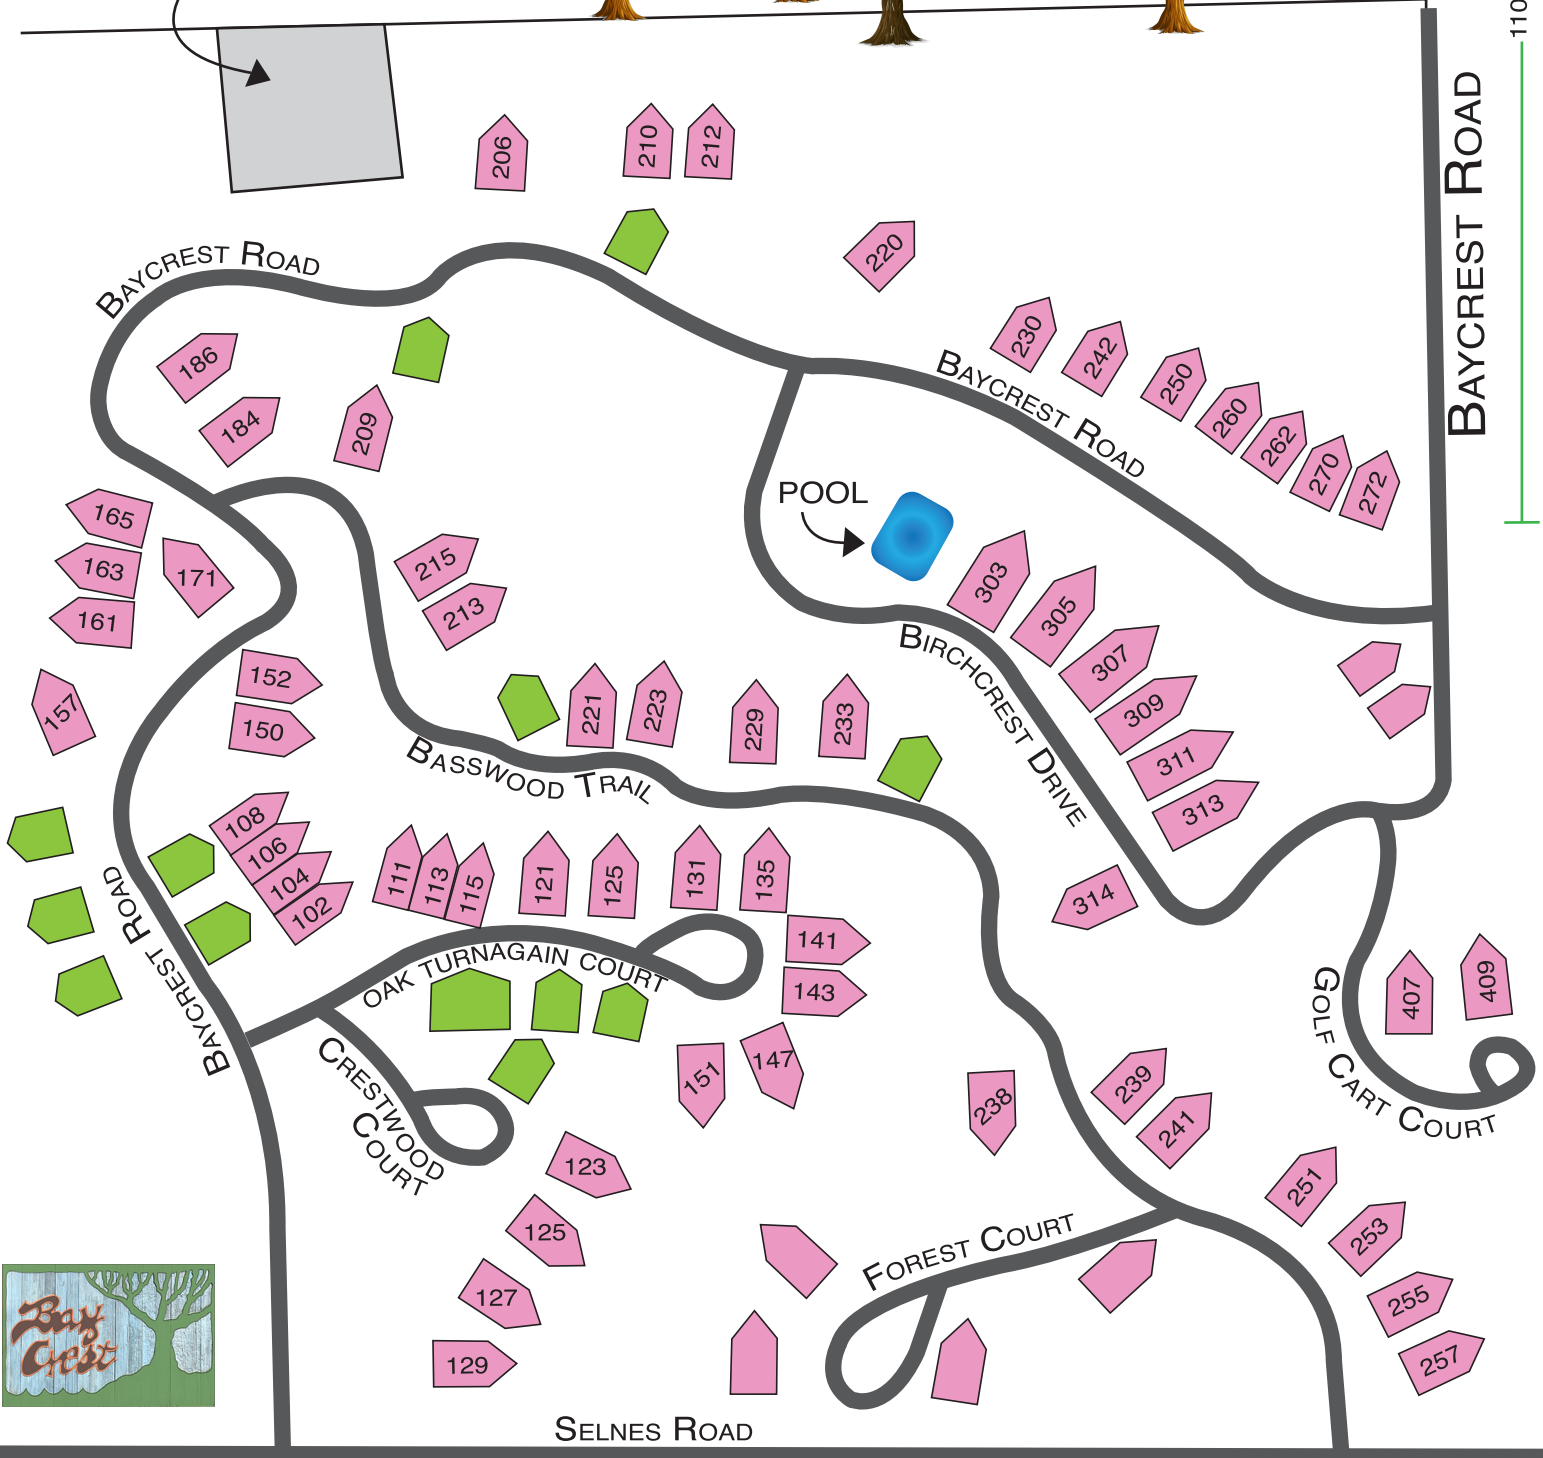

### SOUTH LAKESHORE DRIVE

OUTSIDE STORAGE

1100 FT

SELNES ROAD